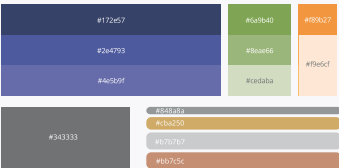

H1 OpenSans #172e57 76px
H1 **OpenSans Bold #172e57 76px**

H2 OpenSans #ffffff 76px
H2 **OpenSans Bold #ffffff 76px**

H3 OpenSans #172e57 53px
H3 **OpenSans Bold #172e57 53px**

H4 **OpenSans Bold #f89b27 53px**

H5 OpenSans #ffffff 53px
H5 **OpenSans Bold #ffffff 53px**

H6 OpenSans #172e57 35px
H6 **OpenSans Bold #172e57 35px**
H7 **OpenSans Bold #f89b27 35px**
H8 **OpenSans Bold #6a9b40 35px**

H9 OpenSans #172e57 26px
H9 **OpenSans Bold #172e57 26px**
H10 **OpenSans Bold #f89b27 26px**
H11 **OpenSans Bold #6a9b40 26px**

XX H12 OpenSans Bold #6a9b40 96px
XXX H13 OpenSans #6a9b40 56px

H3 **OpenSans Bold #172e57 53px**
H OpenSans #172e57 53px